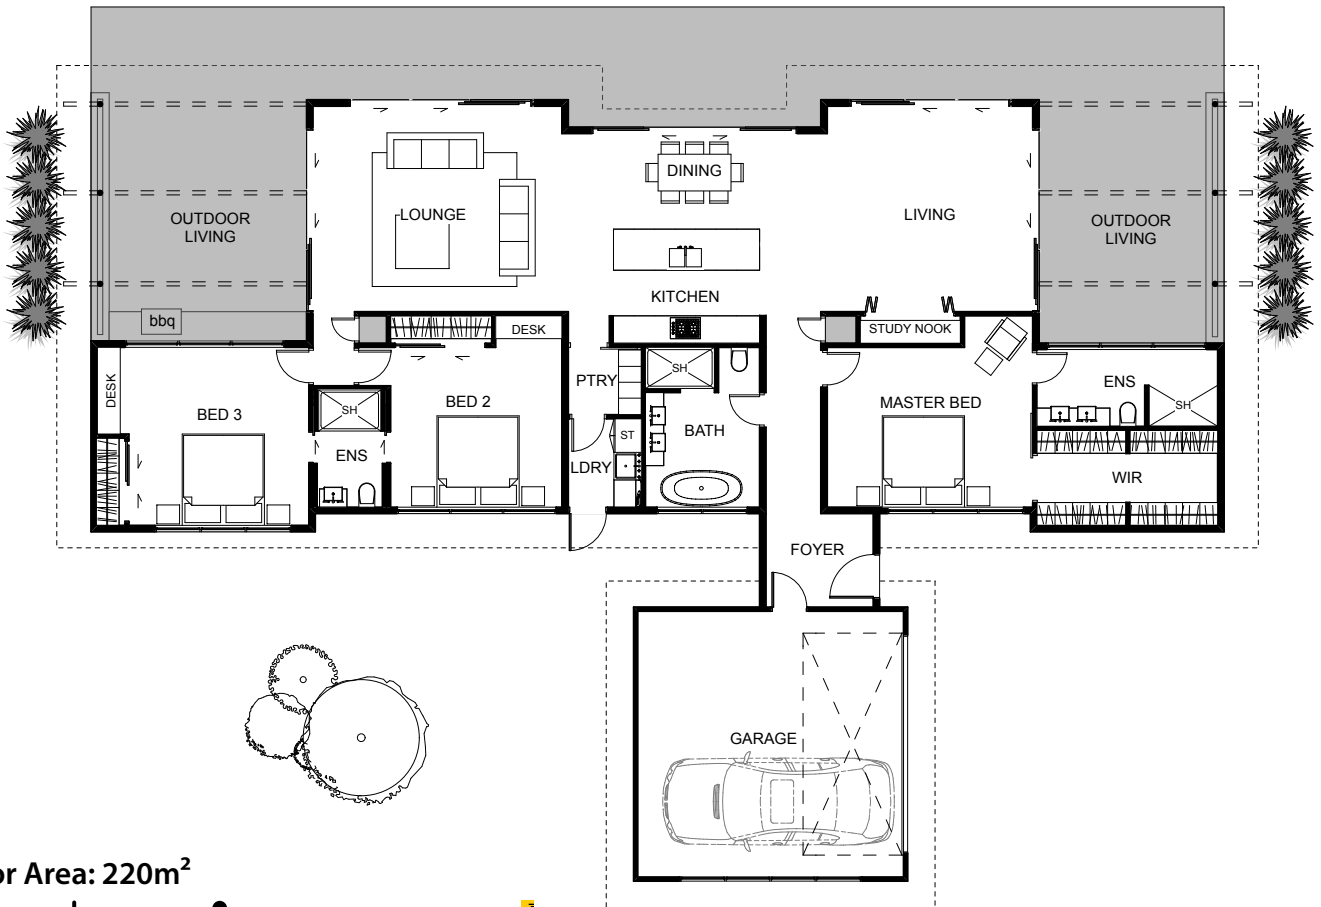

The Bonito is a stunning home that incorporates a delightful and spacious living hub, providing plenty of room to relax as a family. Large windows let the light flood in and there is covered outdoor entertainment areas on either side of the living hub, providing an entertainers dream. The kitchen features a walk through pantry which also leads to a hidden and private laundry. Near the front entrance is a gorgeous master bedroom featuring a large walk in wardrobe and ensuite. The secondary bedrooms even share their own ensuite meeting the needs of any family. The Minto delivers the full family home experience you need.

Floor Area: 220m²

 2  3  2  24.8m  17.1m

© Copyright 2014. Bella Homes, All rights reserved.

Contact us:
 09 438 6399
 Simon Crawford: 0275 437750
www.bellahomes.co.nz