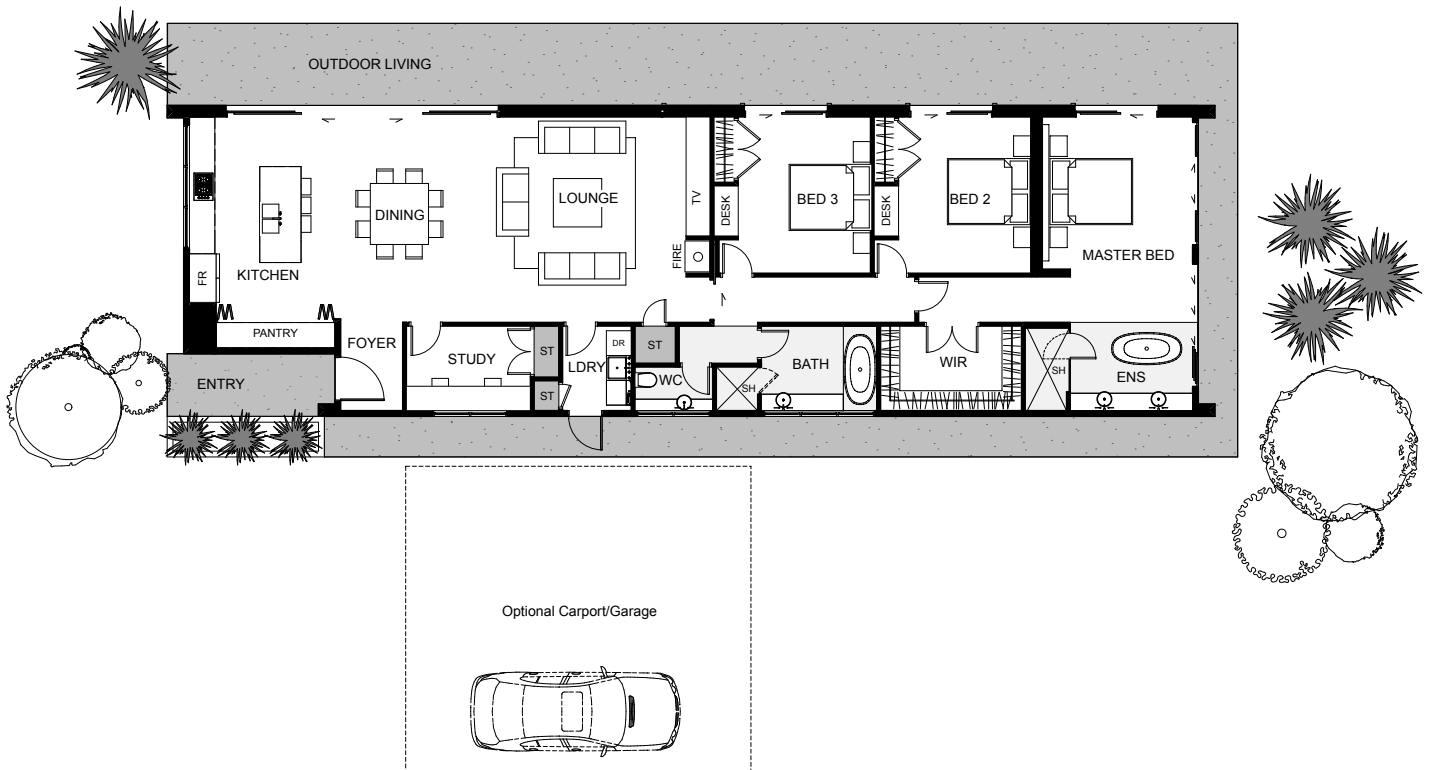

The Calor is a spacious three bedroom home with a smart layout. An elegantly designed master bedroom tucked away at the far end of the house offers a peaceful oasis that features a large walk in wardrobe and luxurious open ensuite. The living space combines an open plan kitchen, lounge and dining that seamlessly opens through to the outdoor living, extending the living and entertaining area beautifully. This stylish home has ample storage throughout to make everyday living a breeze and with the living space cleverly separated from the sleeping area's it makes this home particularly ideal for families with younger children. The Calor is a home that delivers practical, flexible living for all.

Floor Area: 180m²

 2
  3
  2
  25.3m
  7.5m

© Copyright 2014. Bella Homes, All rights reserved.

Contact us:
 09 438 6399
 Simon Crawford: 0275 437750
www.bellahomes.co.nz