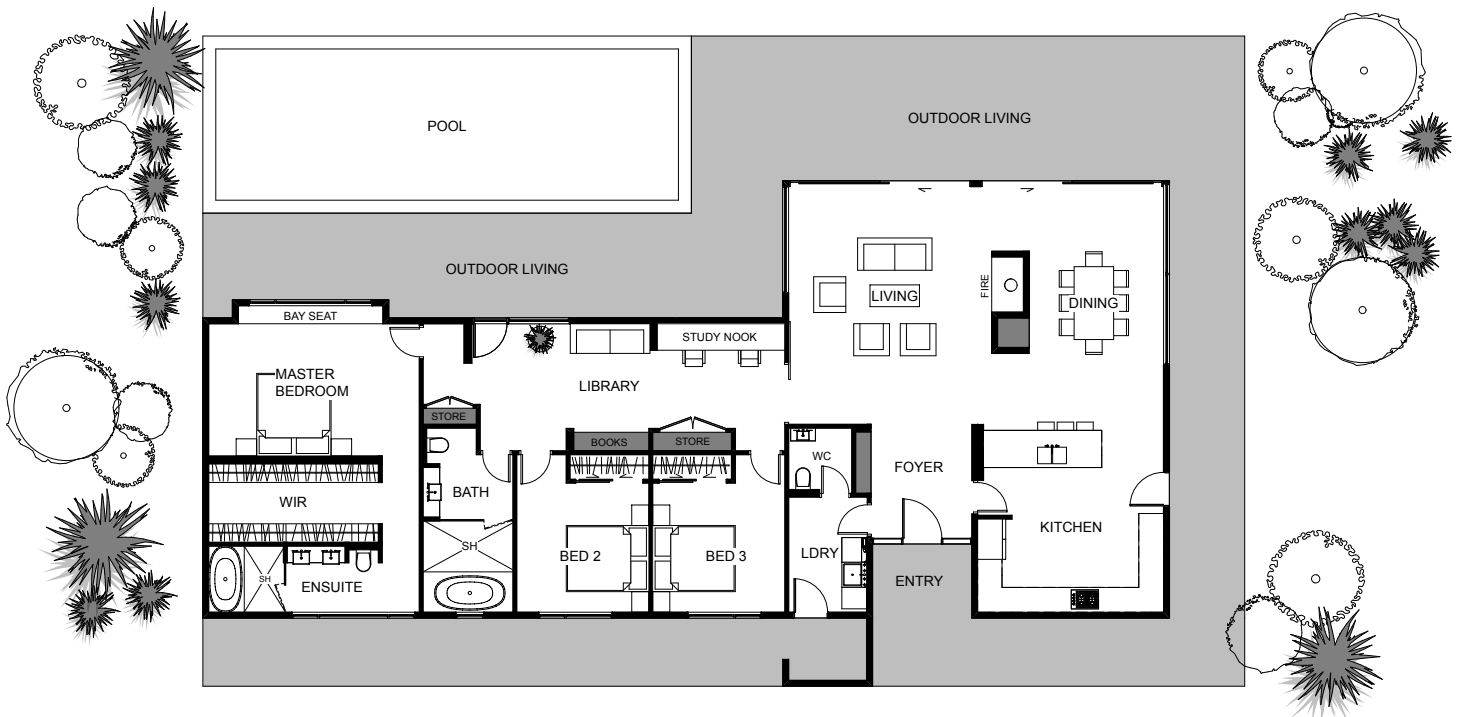

The Fleur has a bright, open design with an abundance of windows that let plenty of light into the home and the outdoor living areas are seamlessly connected with the indoor living spaces via sliding doors. The living areas are separated from the bedroom, allowing for privacy and seclusion. The master bedroom has the luxury of a walk in wardrobe and ensuite and the library and study nook makes efficient use of space in this home. The Fleur features all you need for comfortable living.

Floor Area: 197m²

0-2 3 2 23.4m 12.2m

© Copyright 2014. Bella Homes, All rights reserved.

Contact us:
 09 438 6399
 Simon Crawford: 0275 437750
www.bellahomes.co.nz