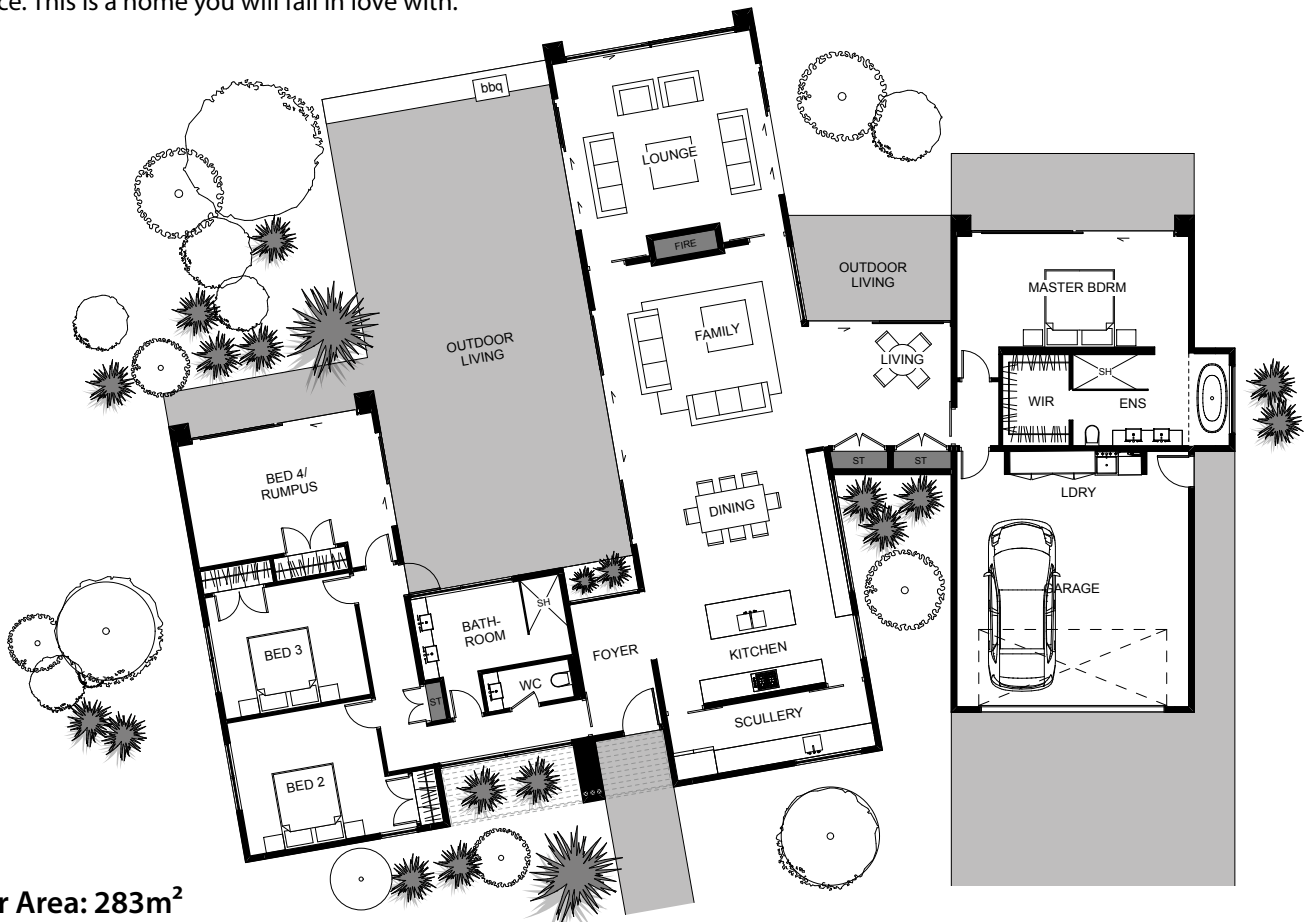

The Koto is an ideal home for a family that needs plenty of room. The master bedroom is privately located to the right of the living area with the secondary bedrooms located off a hallway and are conveniently clustered around the main bathroom. The 4th bedroom could be either be a bedroom or rumpus room making this the ideal house for anyone with young children or teenagers wanting their own space. The kitchen is the perfect backdrop to entertaining guest with the addition of a scullery allowing plenty of space. This is a home you will fall in love with.

Floor Area: 283m²

 2
  4
  2
  26.5m
  19.4m

© Copyright 2014. Bella Homes, All rights reserved.

Contact us:
 09 438 6399
 Simon Crawford: 0275 437750
www.bellahomes.co.nz