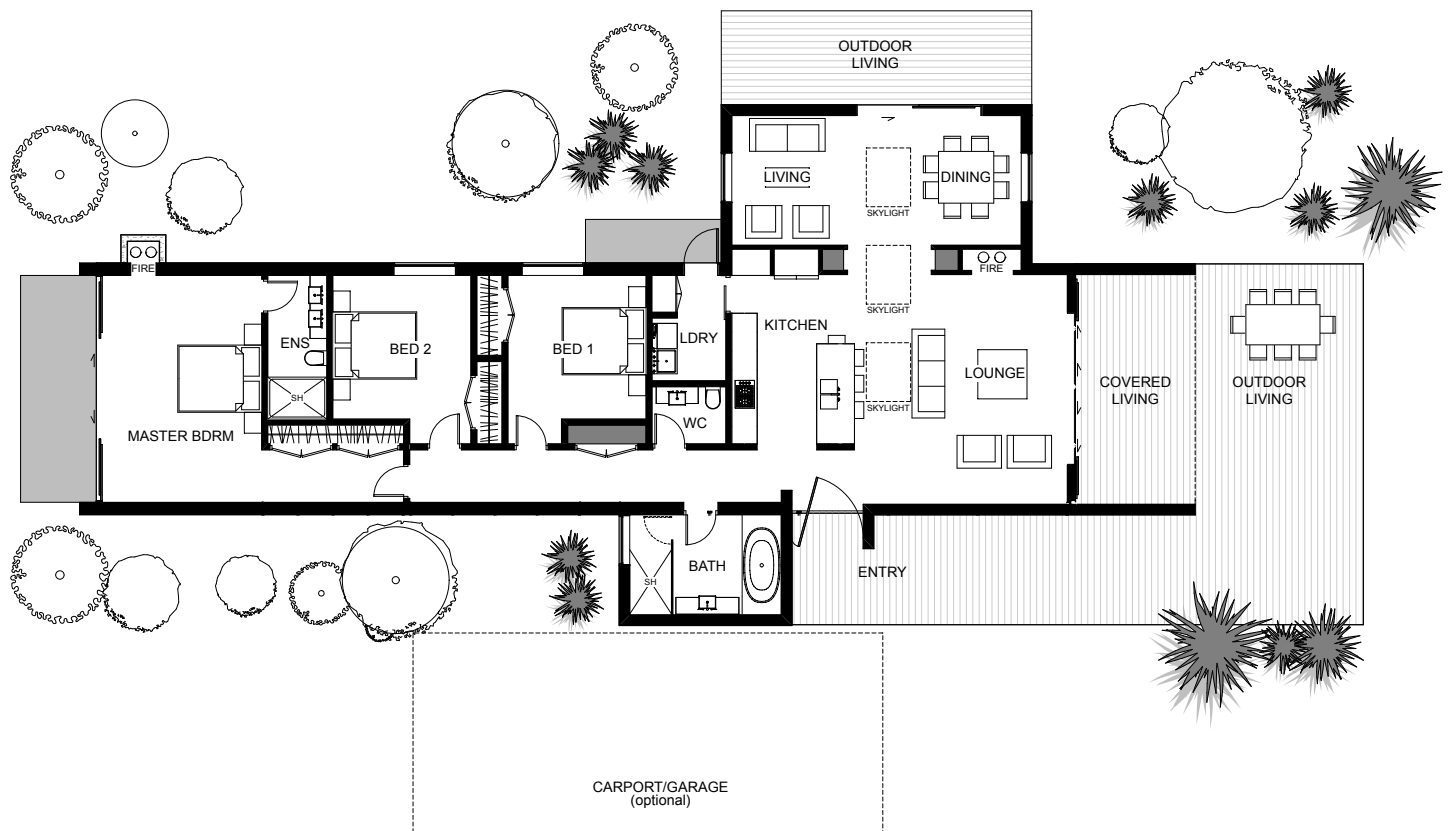

The Manaia is a stylish single storey home that all the family will enjoy. An open plan kitchen and lounge flow seamlessly through to the outdoor entertainment area giving you extended entertaining space and the three skylights brighten the already sunny living areas with more natural light. For ease of access and convenience the laundry is located near the kitchen. With the bedrooms close together and located away from living areas the Manaia is the perfect home for young families.

Floor Area: 179m²

 0-2  3  2  26.5m  12.4m

© Copyright 2014. Bella Homes, All rights reserved.

Contact us:
 09 438 6399
 Simon Crawford: 0275 437750
www.bellahomes.co.nz