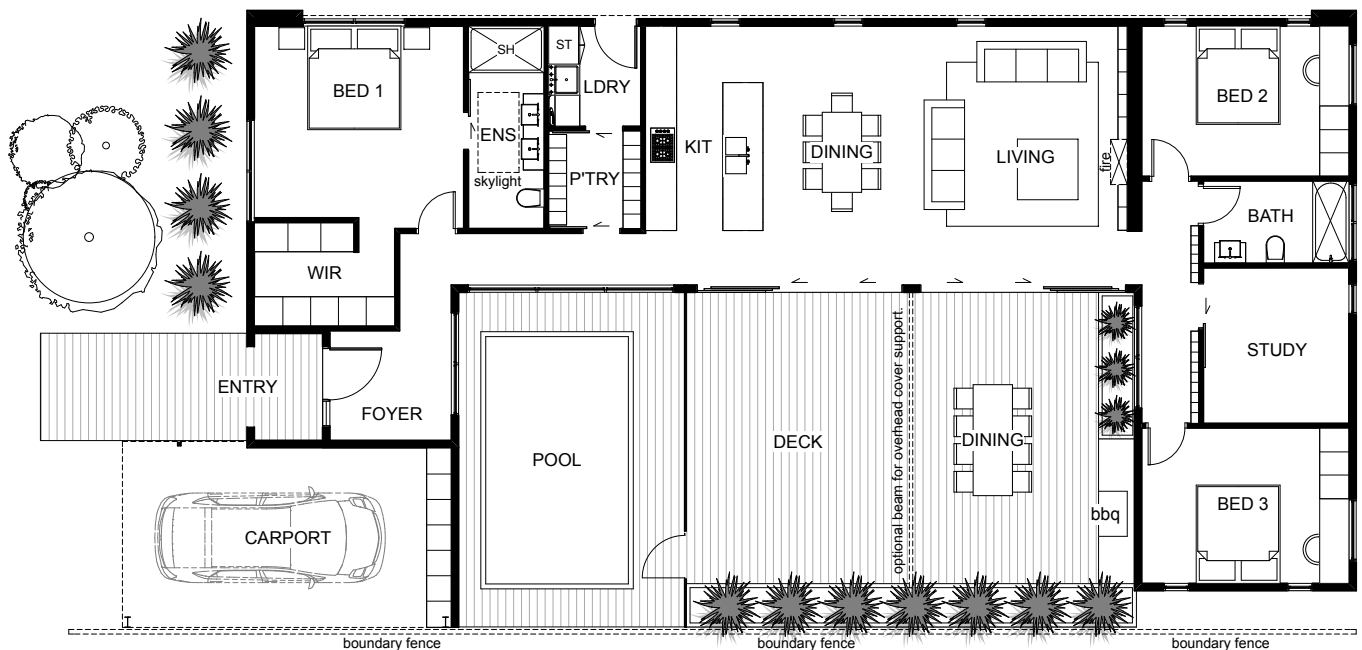

The Morada is a home that welcomes everyone. The indoor and outdoor living spaces are centrally located in the home and create a spacious integrated hub for just the family to relax or for family and friends to join together. The master bedroom is at the front of the home, offering the ultimate privacy. The other bedrooms conveniently surround the main bathroom and are off a hallway on the opposite side of the living area. The Morada offers relaxing and stylish living at any budget.

Floor Area: 148m²

 1-2  3  2  23.7m  11.7m

© Copyright 2014. Bella Homes, All rights reserved.

Contact us:
 09 438 6399
 Simon Crawford: 0275 437750
www.bellahomes.co.nz